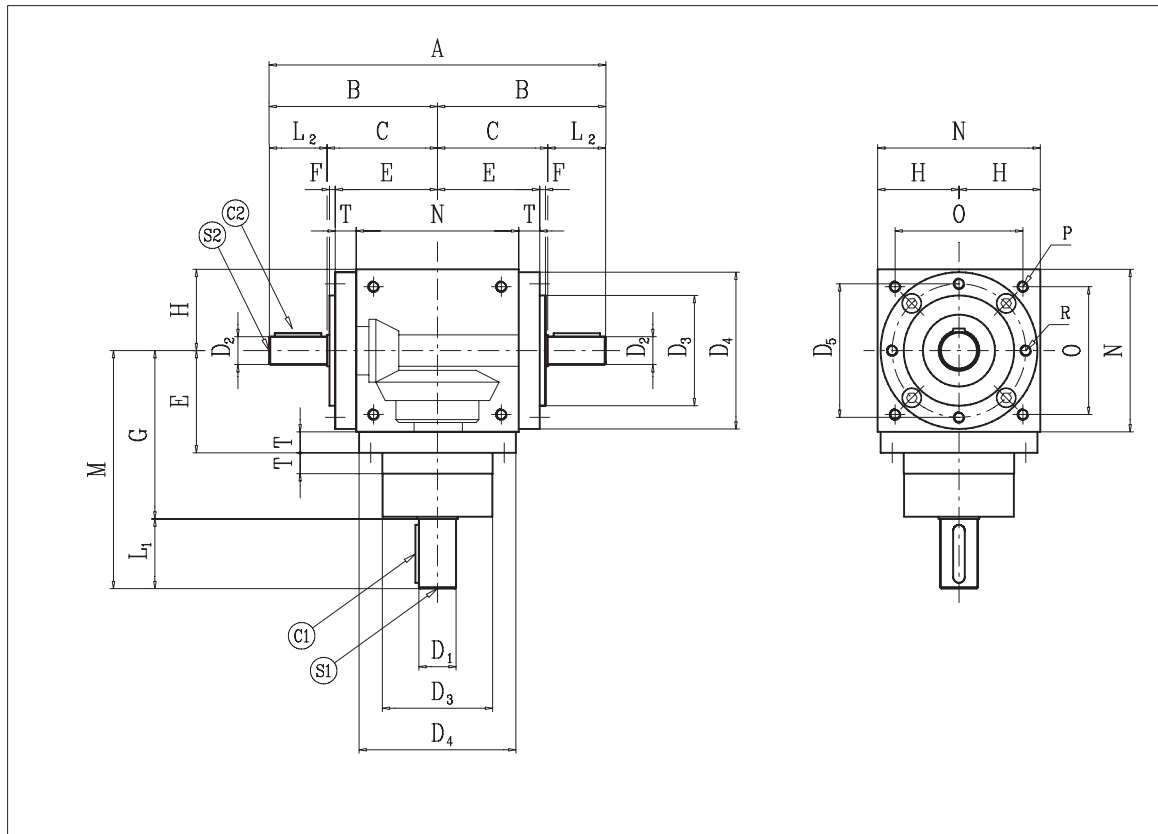

Spiral Bevel Gearbox Type AX

DIMENSIONS

SIZE	Ratio :1	A	B	C	D ₁	D ₂	D ₃	D ₄	D ₅	E	F	G	H	L ₁	L ₂
BG12															
BG19	1.5, 2	190	95	65	19	14	60	86	72	59	4	100	45	40	30
BG24	1.5, 2	240	120	80	24	19	70	105	88	73	5	115	55	50	40
BG32	1.5	290	145	95	32	24	95	135	115	88	5	145	70	60	50
	2	270	135			19									40
BG38	1.5, 2	340	170	110	38	28	120	165	145	103	5	170	85	70	60
BG42	1.5	390	195	125	42	38	135	190	165	118	5	195	100	80	70
	2	370	185			32									60
BG55	1.5	460	230	150	55	42	170	230	205	143	5	245	120	110	80
	2	440	220			38									70
BG75	1.5, 2	670	335	225	75	55	/	300	/	195	/	350	165	150	110

All dimensions in mm.
All dimensions are subject to change without notice.

Mounting Positions

Upper diagrams : Side view
Lower diagrams : Top view

- Breather plug
- Level plug
- Drain plug

SIZE	Ratio :1	M	N	O	P	R	S1	S2	C1	C2	T
BG12											
BG19	1.5, 2	140	90	70	M6	M6	M6x12	M5x10	35x6x6	25x5x5	14
BG24	1.5, 2	165	110	88	M8	M8	M8x16	M6x12	40x8x7	35x6x6	18
BG32	1.5	205	140	110	M10	M10	M10x20	M8x16	50x10x8	40x8x7	18
	2							M6x12		35x6x6	
BG38	1.5, 2	240	170	136	M12	M12	M12x24	M10x20	60x10x8	50x8x7	18
BG42	1.5	275	200	155	M12	M12	M12x24	M12x24	70x12x8	60x10x8	18
	2							M10x20		50x10x8	
BG55	1.5	355	240	190	M14	M14	M14x28	M12x24	100x16x10	70x12x8	23
	2							M12x24		60x10x8	
BG75	1.5, 2	500	330	248	M16	M16	M16x32	M14x28	140x22x14	100x16x10	30

All dimensions in mm.
All dimensions are subject to change without notice.

Your partner in quality engineering products since 1986

Thank you for viewing product information on TEA's range of engineering components.